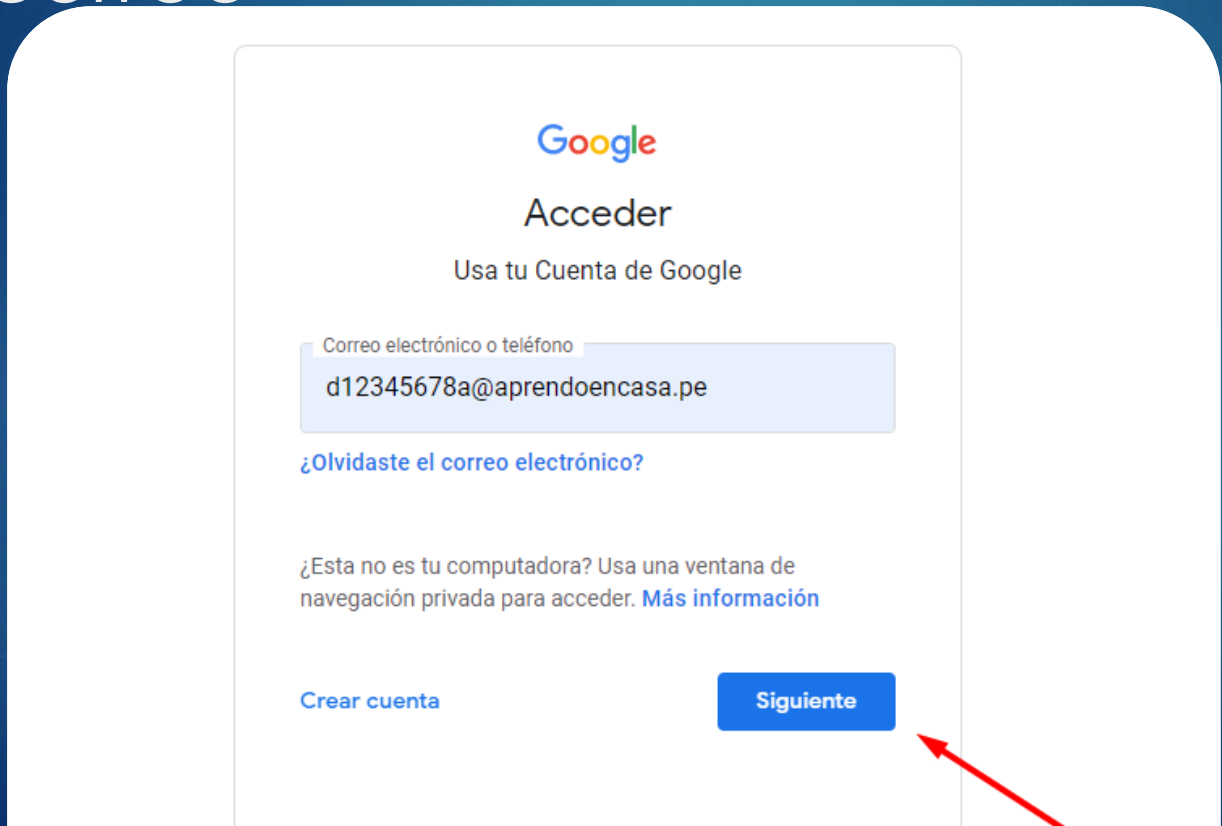

Ingresamos a Google con nuestro correo